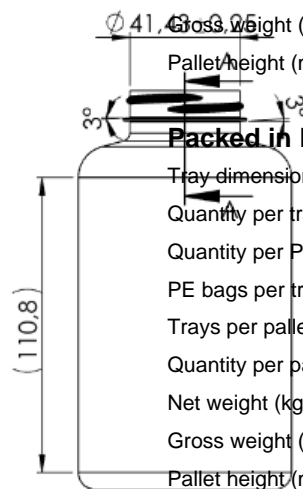

PET Packer 600

Request Sample

General info

Item no. (SKU):	LS1180822124-1-1-1
Family / Range:	PET Packers
Capacity:	600ml
Neck:	45/400
Weight:	45
Shape:	Round
Material:	PET / RPET
Colour:	All Colours Available
Print Areas:	N/A
Country of Origin:	Lithuania

Packaging Info

Packed in Boxes

Box Dimensions (mm):	594 x 394 x 448
Quantity per box (pcs):	
Boxes per pallet (pcs):	20
Quantity per pallet (pcs):	
Net weight (kg):	

Gross weight (kg):

Pallet height (mm): 2400

Packed in PE bags on trays (Half pallet)

Tray dimensions (mm): 1200 x 800 x 50

Quantity per tray (pcs): 238

Quantity per PE bag (pcs): 120

PE bags per tray (pcs): 2

Trays per pallet (pcs): 9

Quantity per pallet (pcs): 2142

Net weight (kg): 52

Gross weight (kg): 65

Pallet height (mm): 1200

Food contact statement

We hereby confirm that this product complies with the requirements of the European legislation (EU) no 10/2011 and all its amendments for plastics used in contact with food.