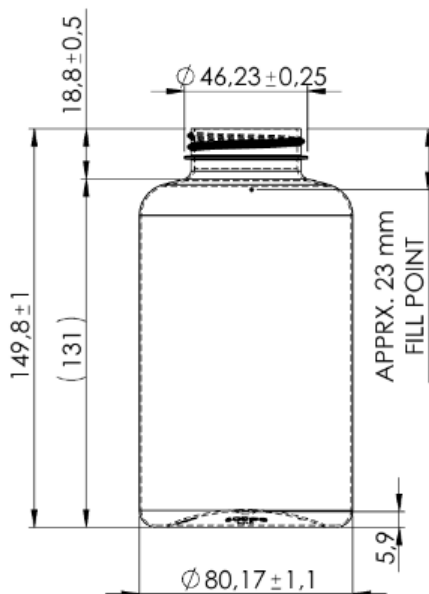

PET Packer 600

Request Sample

General info

Item no. (SKU):	LS1180822124-1-1-1
Family / Range:	PET Packers
Capacity:	600ml
Neck:	45/400
Weight:	45
Shape:	Round
Material:	PET / RPET
Colour:	All Colours Available
Print Areas:	N/A
Country of Origin:	Lithuania

Packaging Info

Packed in Boxes

Box Dimensions (mm):	594 x 394 x 448
Quantity per box (pcs):	
Boxes per pallet (pcs):	20
Quantity per pallet (pcs):	
Net weight (kg):	

Gross weight (kg):

Pallet height (mm): 2400

Packed in PE bags on trays (Half pallet)

Tray dimensions (mm): 1200 x 800 x 50

Quantity per tray (pcs): 238

Quantity per PE bag (pcs): 120

PE bags per tray (pcs): 2

Trays per pallet (pcs): 9

Quantity per pallet (pcs): 2142

Net weight (kg): 52

Gross weight (kg): 65

Pallet height (mm): 1200

Food contact statement

We hereby confirm that this product complies with the requirements of the European legislation (EU) no 10/2011 and all its amendments for plastics used in contact with food.